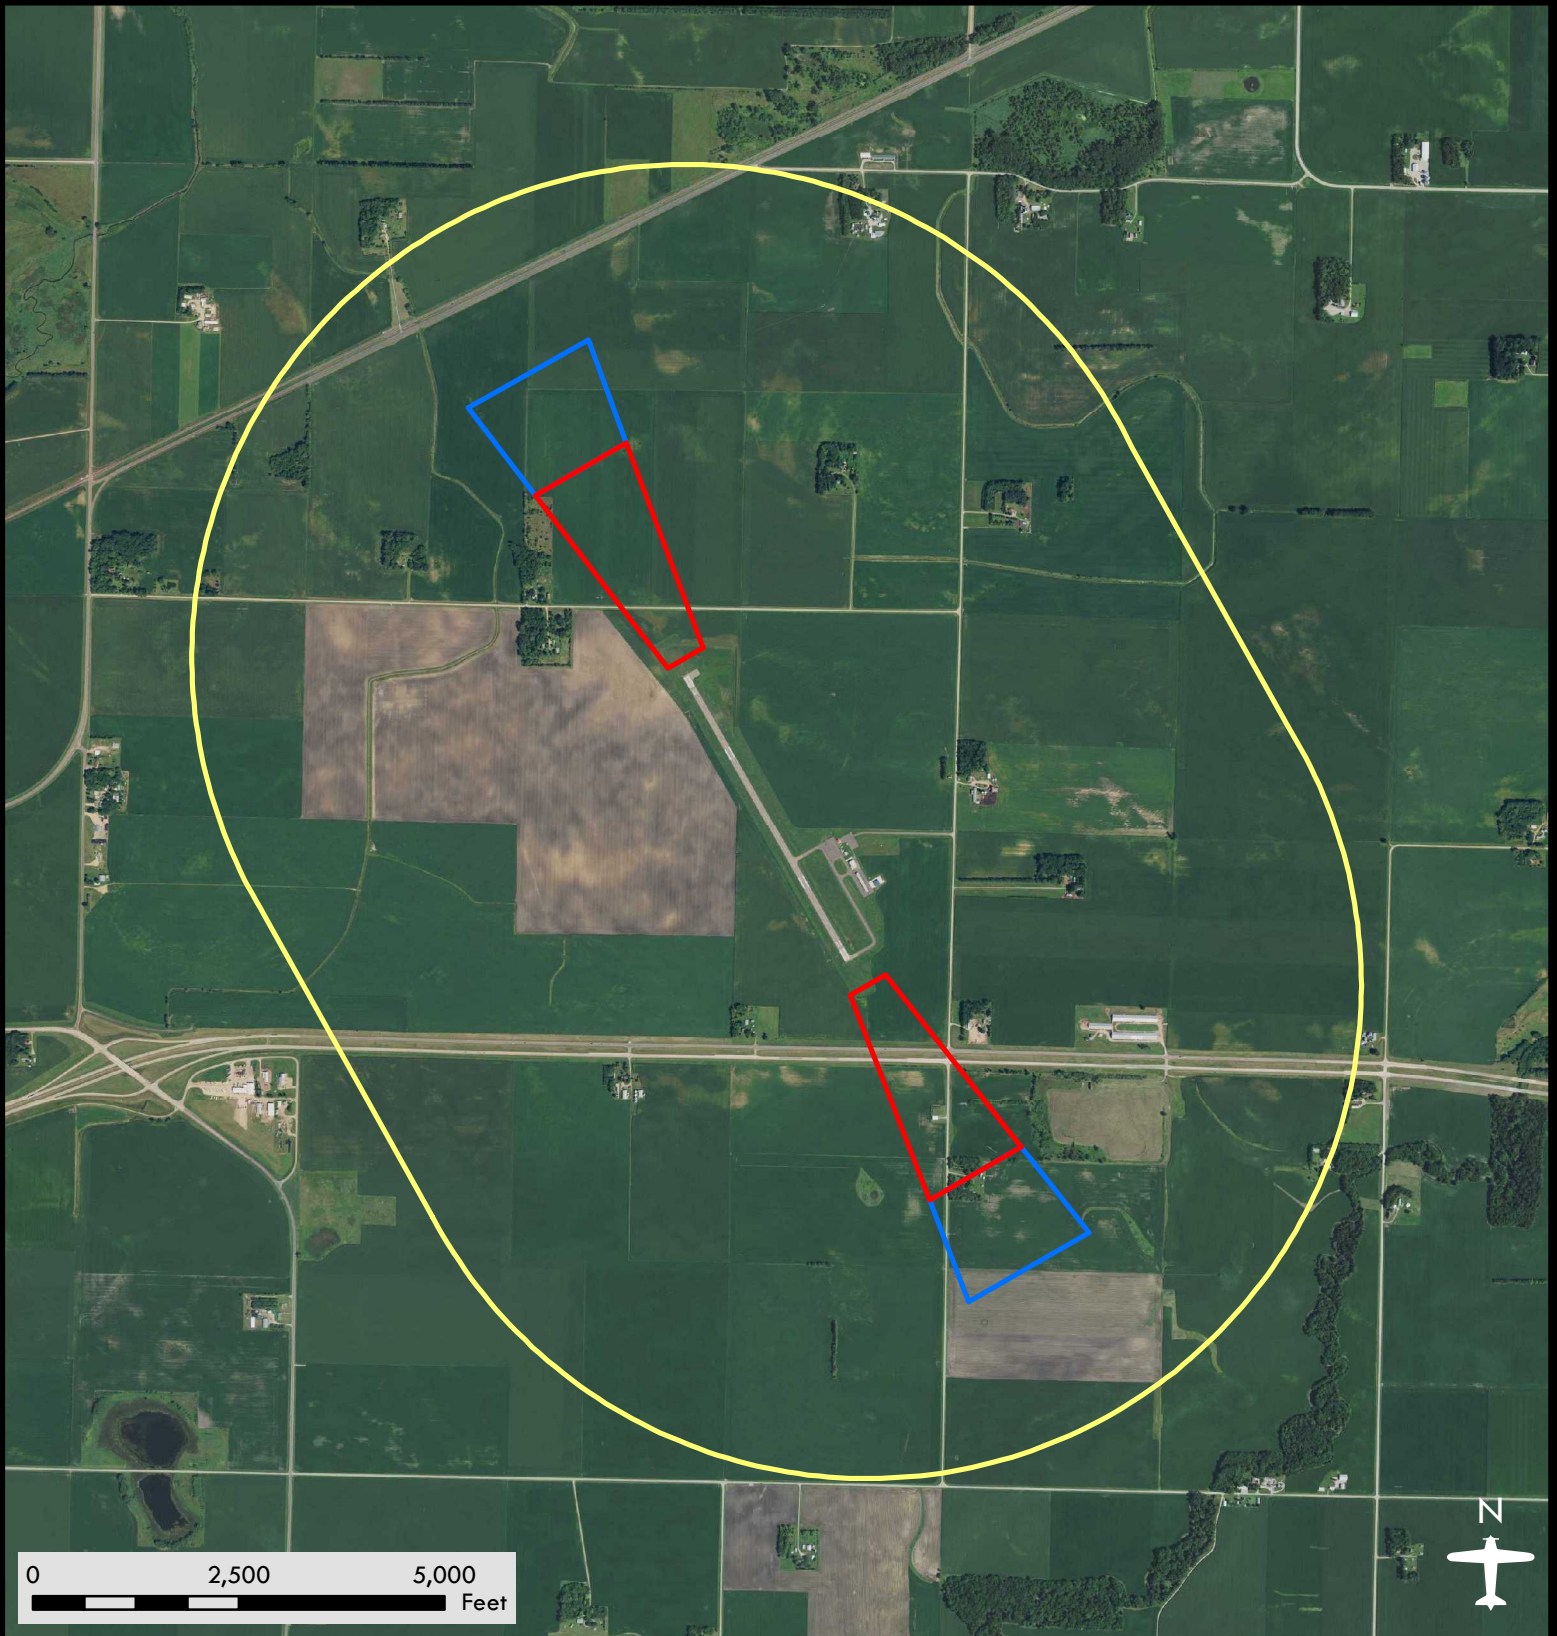

St. James Municipal Airport

Airport Safety Zones

Date: 08/08/2018

Legend

-  Zone A
-  Zone B
-  Zone C

DISCLAIMER: This is not an official zoning map. To view the official map and ordinance for this airport, please visit the Airport Zoning Information Warehouse at <https://www.dot.state.mn.us/aero/planning/zoning-warehouse.html>. The State of Minnesota makes no representations or warranties expressed or implied, with respect to the reuse of the data provided herewith regardless of its format or the means of its transmission. There is no guarantee or representation to the user as to the accuracy, currency, suitability, or reliability of this data for any purpose. The user accepts the data "as is." The State of Minnesota assumes no responsibility for loss or damage incurred as a result of any user's reliance on this data. All maps and other material provided herein are protected by copyright. Permission is granted to copy and use the materials herein.